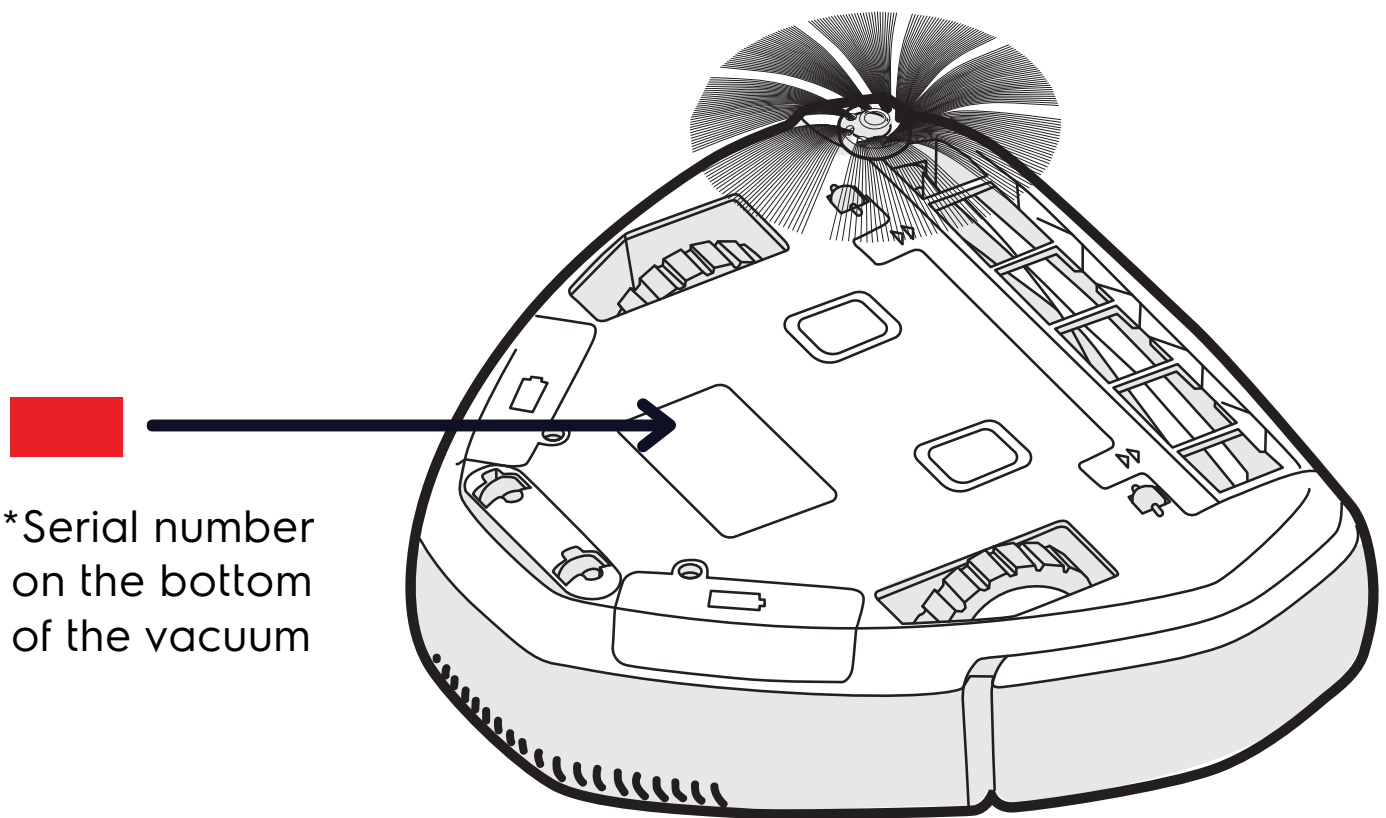

Robot Vacuum Serial Number

The serial number on your vacuum can be found on the product rating label which is positioned on the bottom of the vacuum.

The serial number is 8 digits long (numbers only).

*Serial number
on the bottom
of the vacuum